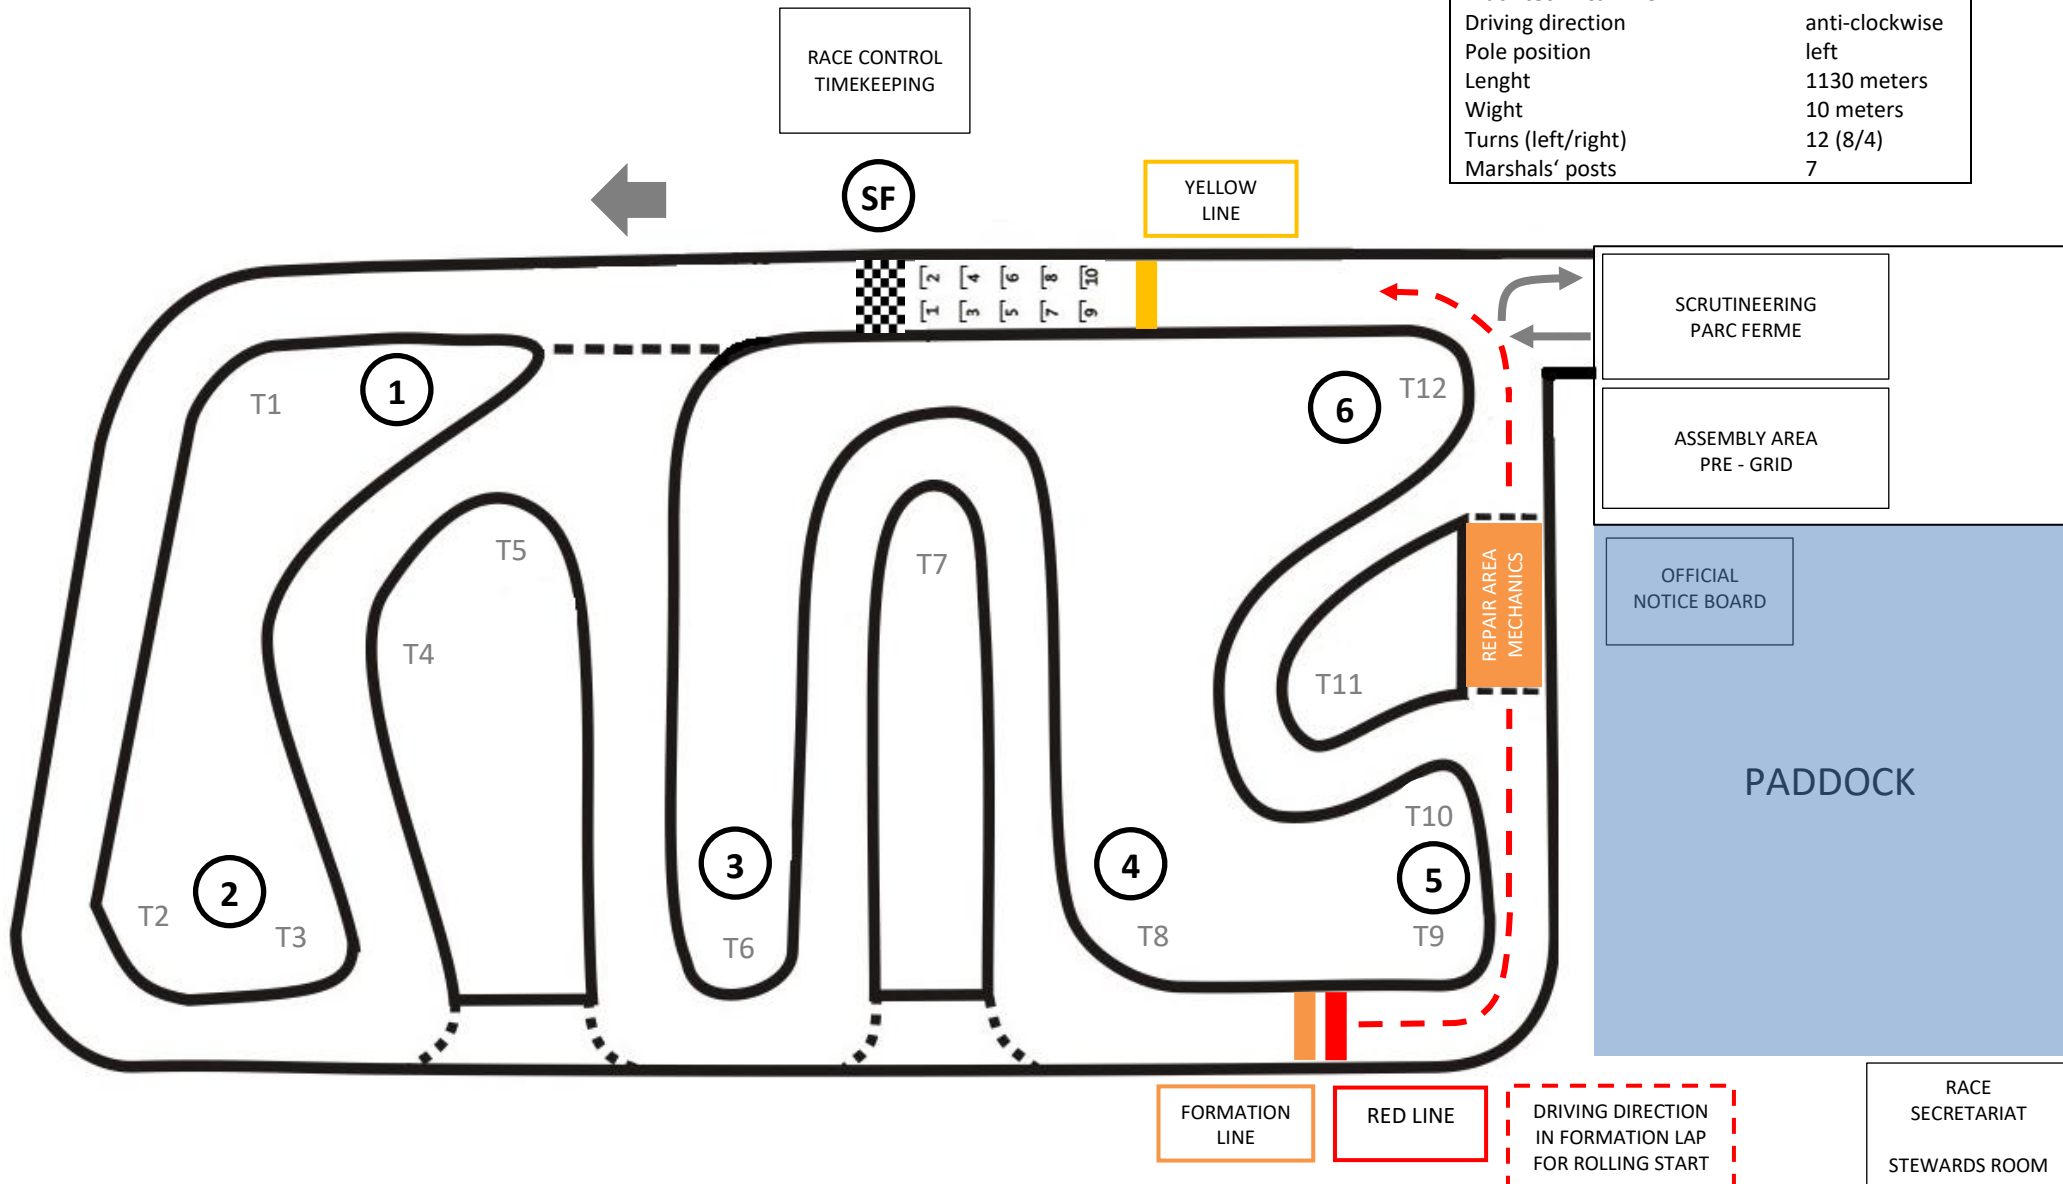

# BAČIŪNAI, CIRCUIT

Šiauliai, Lithuania

### Track technical info

Driving direction	anti-clockwise
Pole position	left
Length	1130 meters
Width	10 meters
Turns (left/right)	12 (8/4)
Marshals' posts	7

RACE CONTROL  
TIMEKEEPING

SF

YELLOW  
LINE

SCRUTINEERING  
PARC FERME

ASSEMBLY AREA  
PRE - GRID

OFFICIAL  
NOTICE BOARD

PADDOCK

REPAIR AREA  
MECHANICS

FORMATION  
LINE

RED LINE

DRIVING DIRECTION  
IN FORMATION LAP  
FOR ROLLING START

RACE  
SECRETARIAT  
STEWARDS ROOM